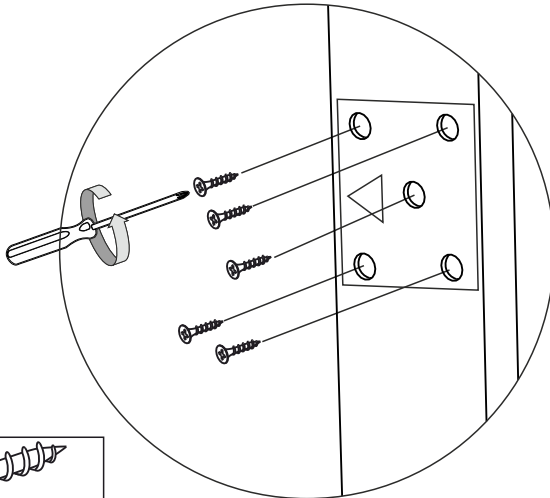

RO

Packing list

Package number	Image	Package name	Quantity in a package, pcs.
		Pouf	1
		Mounting mechanism	1
		Response part of the mechanism	1
		Screw 4*20 DIN 7962	9 шт.

Sleep.8

1)

2)

3)