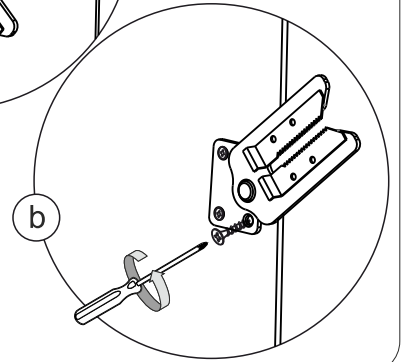

RO

Packing list

Package number	Image	Package name	Quantity in a package, pcs.
		Pouf	1
		Mounting mechanism	1
		Response part of the mechanism	1
		Screw 4*20 DIN 7962	9 шт.

Sleep.8

1)

2)

3)