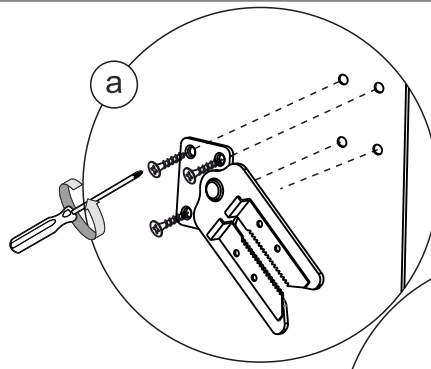

RO

Packing list

Package number	Image	Package name	Quantity in a package, pcs.
		Pouf	1
		Mounting mechanism	1
		Response part of the mechanism	1
		Screw 4*20 DIN 7962	9 шт.

Sleep.8

1)

2)

3)