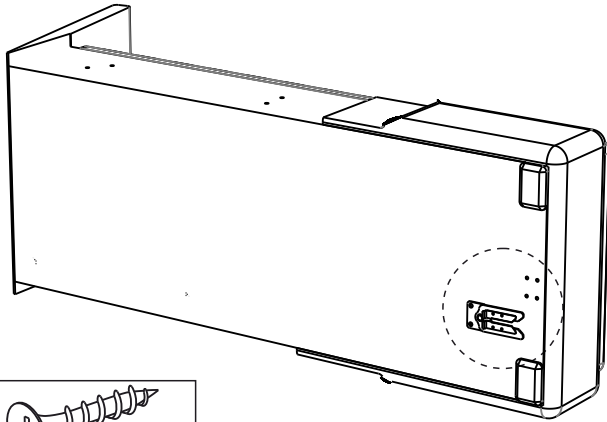

RO

Packing list

Package number	Image	Package name	Quantity in a package, pcs.
		Pouf	1
		Mounting mechanism	1
		Response part of the mechanism	1
		Screw 4*20 DIN 7962	9 шт.

Sleep.8

1)

2)

3)