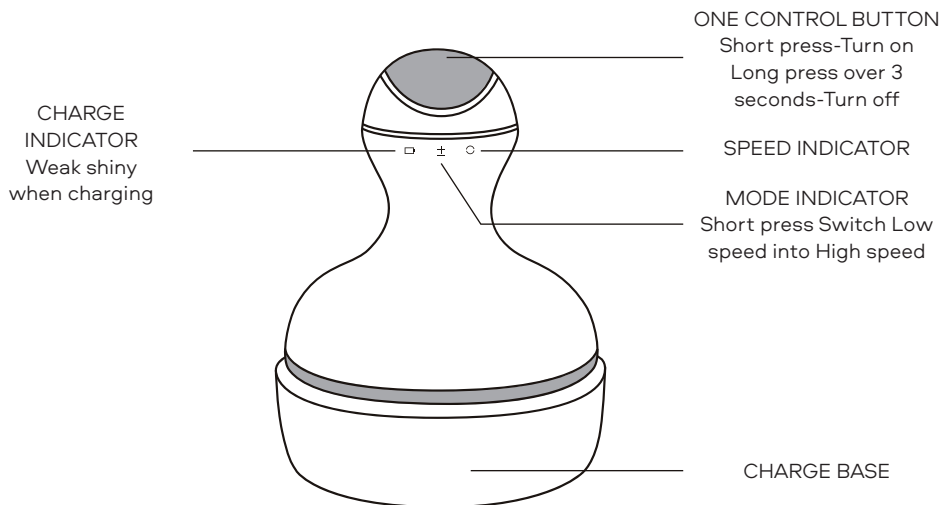

Product Structure

Content: Machine, Charge base, USB Cable, User Manual

Recharge detail

1. When recharging, green light indicator will be shining.
2. When full charge, the indicate light will tirn green.
3. Rechargeable time about 2 hours.
4. Machine will be stoped when charging.

Product Feature

1. Built-in Lithium battery.
2. One control button.
3. 10 minutes massager time.
4. Automatically protect function.
5. Two speed.
6. Two switches of scartching.
7. Micro-USB cable and power adapter.
8. DC 5V 1000mAh.
9. Waterproof.
10. 3D head massage.